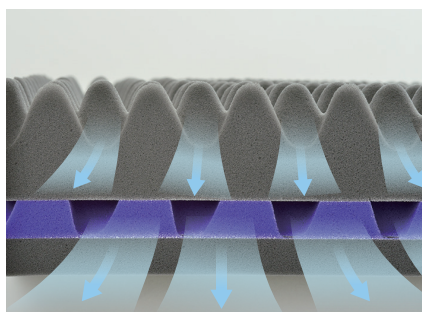

Original concavo-convex structure

1. Does not interfere with blood circulation

2. Disperse body pressure

3. Maintain ideal sleeping posture

4. Easy to turn over

5. High breathability

6. Thorough sanitary processing

20 years MuAtsu

“20 Years MuAtsu,” passing our strict standards explained below, aims to last more than 20 years with maintenance. Assuming approximately 20 years of usage, we have conducted 240,000 repeated compression residual strain tests, and as a result, the product's thickness has decreased by only 2.4mm, demonstrating how durable the product is.